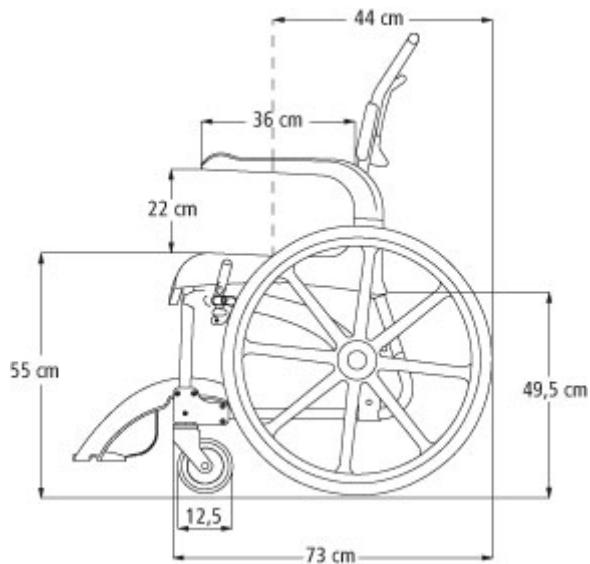

## Measures and Weights

Total wide:	69 cm
Wide of the seat:	48 cm
Wide between the armrests:	43,5 cm
Weight:	20 kg
Safe weight restriction:	max. 130 kg